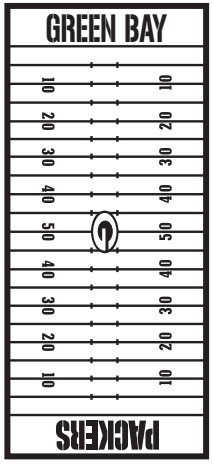

LAMBEAU FIELD

← LOMBARDI AVENUE →

BELLINI HEALTH GATE

VERIZON GATE

MILLER LITE GATE

ASSOCIATED BANK GATE

PRESS BOX

MILLS FLEET FARM GATE

ONEIDA NATION GATE

↑ RIDGE ROAD ↓

↑ ONEIDA STREET ↓

SUITES

○ \$97 SUITE

CLUB SEATS

- \$218/\$222/\$226
- \$250/\$255/\$260
- \$280/\$286/\$292
- \$313/\$319/\$325
- \$310/\$325

GENERAL SEATS